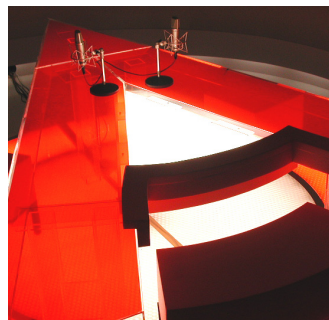

d design
composite

Moxie Surfaces is the Strategic North American Partner and Distributor for design composite exterior and interior translucent polycarbonate panels.

moxie[®]
surfaces

www.moxiesurfaces.com